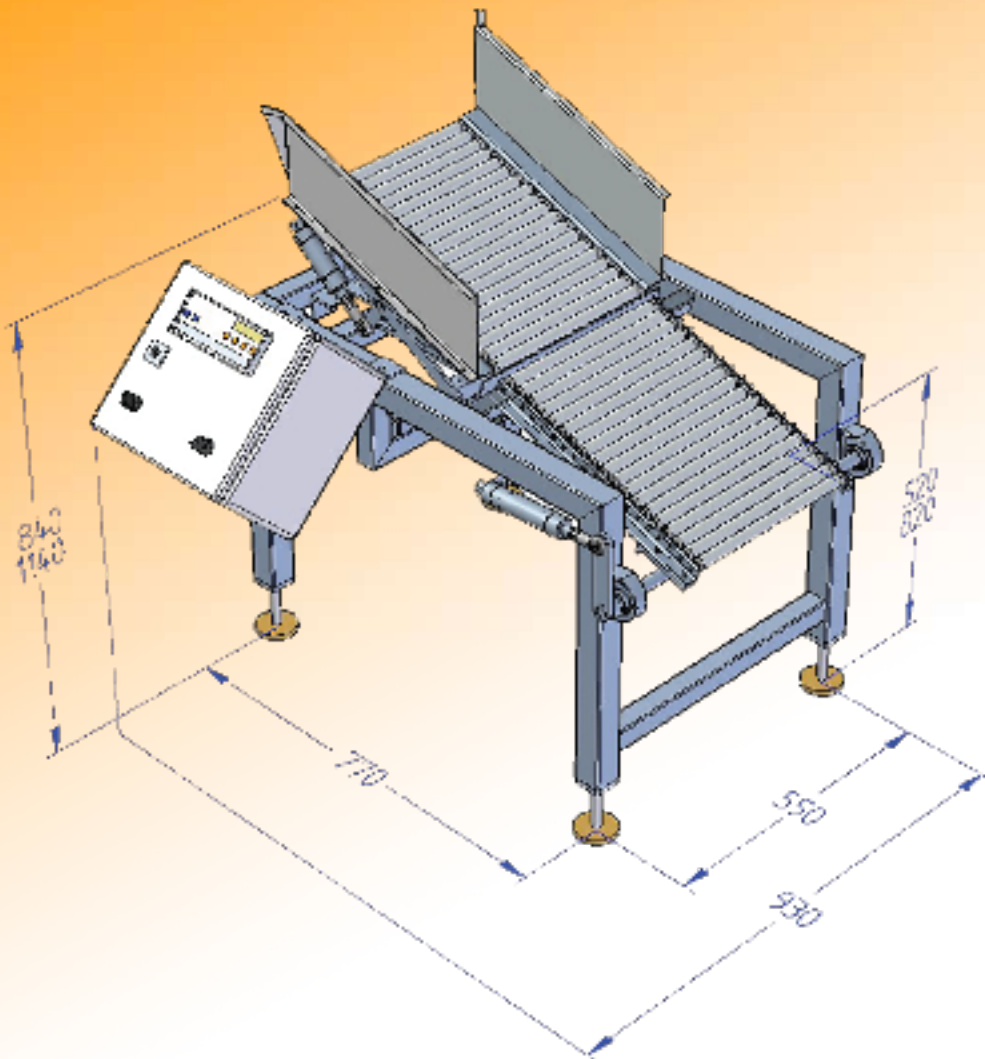

e-as-y as...

edp[®] checkweigher

The new edp[®] check-weigher has been introduced to eliminate costly returns from ever demanding retailers.

The check-weigher can be fitted to any combination weigher to do a final check of the bagged product prior to dispatch. It gives the supplier peace of mind that product weights are correct.

The revolutionary speed cell maintains accurate weighing at speed, combined with electronics that are CE approved and can be weighed and measured approved.

This makes the check-weigher ideal for most requirements.